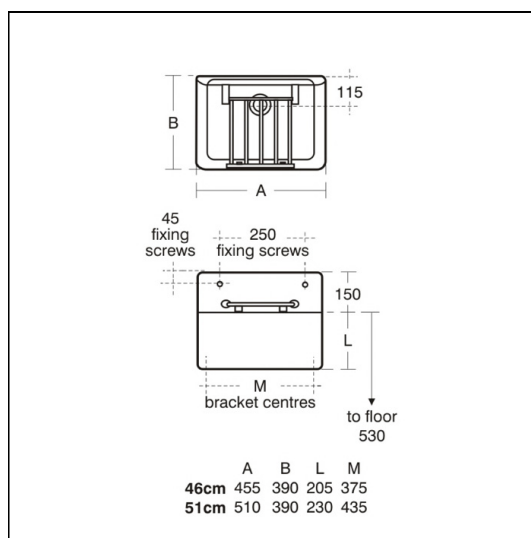

Birch Sink 46cm With Bucket Grating

ILLUSTRATED

- **S5915** Birch cleaner's sink 46cm with fitted bucket grating
- **S9101** Domex screws (pair)
- **B1457** Alterna 21 bib taps 1/2" lever handles with anti-vandal outlet (pair)
- **B1688** Nimbus 21 exposed bib tap wall mount with self centralising installation (pair)
- **S9233** Leg 350mm stainless steel with 355mm screw to wall Aluminium alloy bearer, 305mm stud (pair)
- **S8726** Waste 1½" unslotted strainer waste, 80mm tail. brass
- **S8915** Trap 1½" plastic bottle with 75mm seal, multi-purpose outlet

OPTIONS

- **B1673** Nimbus 21 1/2" bib taps with anti-vandal outlet (pair)
- **B1686** Nimbus 21 concealed bib tap wall mount with self centralising installation (pair)
- **S9221** Brackets build-in Aluminium alloy, 355mm overall, 305mm stud (pair)

ILLUSTRATED PRODUCT DETAILS

Weights

- **S5915** 23.00 KG
- **S9101** 0.22 KG
- **S9233** 1.51 KG
- **S8726** 0.39 KG
- **S8915** 0.24 KG

Materials

- **S5915** Fine Fireclay
- **S9101** Metal
- **B1457** Chrome Plated Brass
- **B1688** Chrome Plated Brass
- **S9233** Stainless Steel
- **S8726** Brass
- **S8915** Plastic

Finishes

- **S5915** White (01)
- **S9101** White (01)
- **B1457** Chrome (AA)
- **B1688** Chrome (AA)
- **S9233** Stainless Steel finish (MY)
- **S8726** Chrome (AA)
- **S8915** Neutral / No Finish (67)

Special Notes

Legs can be reduced in height on site.

Consideration should be given to safe hot water delivery and the use of an appropriate temperature reduction device see A5900AA

ACCREDITATIONS

FEATURES